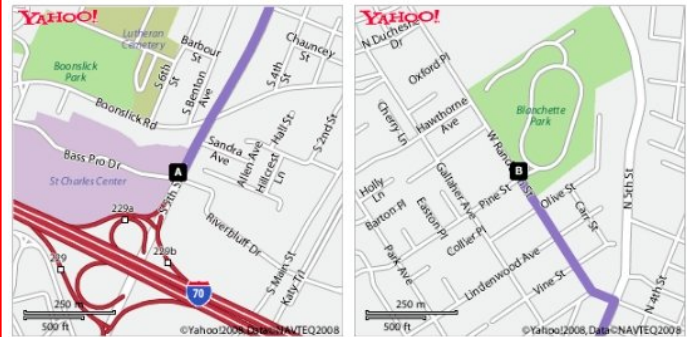

from W3N at Syberg's to Best Western hotel

	Distance
A 1. Start at 2430 OLD DORSETT RD, MARYLAND HEIGHTS going toward DORSETT RD	go 482 ft
2. Turn R on DORSETT RD	go 246 ft
3. Turn R to take ramp onto I-270 N	go 1.11 mi
4. Take exit #20B-A/KANSAS CITY/ST LOUIS onto I-70 W toward KANSAS CITY	go 4.57 mi
5. Take exit #229B/FIFTH ST onto S 5TH ST	go 0.29 mi
B 6. Arrive at 1377 S 5TH ST, ST CHARLES, on the L	

Time: 8 mins, Distance: 6.11 mi

Total Time: 7 mins, Total Distance: 1.95 mi

Summary and Notes

START **A** 1377 S 5th St, St Charles, MO 63301-2457

FINISH **B** 1900 Randolph St, St Charles, MO 63301-0842

from Best Western hotel to Memorial hall

	Distance
A 1. Start at 1377 S 5TH ST, ST CHARLES going toward SANDRA AVE	go 1.61 mi
2. Turn L on W RANDOLPH ST	go 0.34 mi
B 3. Arrive at 1900 RANDOLPH ST, ST CHARLES, on the R	

Time: 7 mins, Distance: 1.95 mi

	Distance
A 1. Start at 1900 RANDOLPH ST, ST CHARLES going toward PINE ST	go 0.34 mi
2. Turn R on N 5TH ST	go 1.89 mi
3. Take ramp onto I-70 E toward ST LOUIS	go 3.07 mi
4. Take exit #232/MEMPHIS onto I-270 S toward MEMPHIS	go 5.34 mi
5. Take exit #14/OLIVE BLVD	go 0.33 mi
6. Bear R on OLIVE BLVD(MO-340)	go 1.07 mi
7. Turn R on WHISPERING PINES DR	go 522 ft
8. Turn R on OLIVE BLVD	go 187 ft
B 9. Arrive at 12657 OLIVE BLVD, CREVE COEUR, on the L	